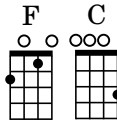

Rock-A-Bye Baby

For Low G Ukulele

Key of F

Level 1

Traditional
LowGUkulele.com

Musical notation for the first system (measures 1-4). Chords: F, F, F, C. Lyrics: Rock - a - bye ba - by on the tree top.

Musical notation for the second system (measures 5-8). Chords: C, C, F, F. Lyrics: When the wind blows, the cra - dle will rock.

Musical notation for the third system (measures 9-12). Chords: F, F, F, C. Lyrics: When the bough breaks, the cra - dle will fall, and

Musical notation for the fourth system (measures 13-16). Chords: C, F, C, F. Lyrics: down will come ba - by cra - dle and all.