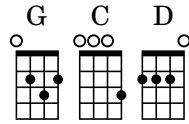

Miss McLeod's Reel

For Low G Ukulele

Key of G

Level 1

Traditional
LowGUkulele.com

$\text{♩} = 160$

A

G G G D