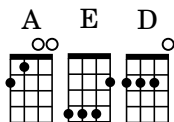

# Yankee Doodle

For Low G and High G Ukulele

Key of A

Level 1

Traditional  
LowGUkulele.com

A A E A A E

Yan - kee Doo - dle went to town a ri - ding on a po - ny.

0 0 2 4 | 0 4 2 0 | 0 0 2 4 | 0 4

5 A D E D A

Stuck a fea - ther in his hat and called it mac - a - ron - i.

0 0 2 4 | 5 4 2 0 | 4 0 2 4 | 0 0

9 D D A A

Yan - kee Doo - dle keep it up. Yan - kee Doo - dle Dan - dy.

2 4 2 0 | 2 4 0 | 0 2 0 2 | 1 0