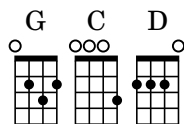

# The Spotted Pony

For Low G Ukulele

Key of G

Level 1

Traditional  
LowGUkulele.com

Musical notation for the first system, measures 1-4. Chords: G, G, C, G, G, D.

Musical notation for the second system, measures 5-8. Chords: G, G, C, G, D, G, D, G.

Musical notation for the third system, measures 9-12. Chords: G, G, C, G, G, D.

Musical notation for the fourth system, measures 13-16. Chords: G, G, C, G, D, G, D, G.