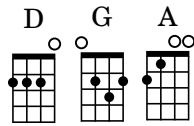

The Britches Full of Stitches

For Low G Ukulele

Key of D

Level 1

Traditional
LowGUkulele.com

D G D G

5 D G D G

9 A D A D