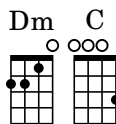

# Swallowtail Jig

For Low G and High G Ukulele

Key of C

Level 1

Traditional  
LowGUkulele.com

Musical notation for measures 1-4. Treble clef, 6/8 time signature. Chords: Dm, Dm, C, C.

Musical notation for measures 5-8. Treble clef, 6/8 time signature. Chords: Dm, Dm, C, Dm.

Musical notation for measures 9-12. Treble clef, 6/8 time signature. Chords: Dm, Dm, Dm, Dm, C.

Musical notation for measures 13-16. Treble clef, 6/8 time signature. Chords: Dm, Dm, C, 1. Dm, 2. Dm.