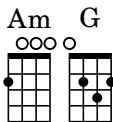

Swallowtail Jig

For Low G Ukulele

Key of G

Level 1

Traditional
LowGUkulele.com

Am Am G G

5 Am Am G Am

9 Am Am Am Am G