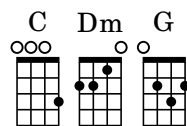

Rain, Rain, Go Away

For Low G and High G Ukulele

Key of C

Level 1

Traditional
LowGUkulele.com

1 C C C C

Rain, rain, go a - way. Come a - gain a - noth - er day.

3 0 3 3 0 3 3 0 0 3 3 0

5 Dm Dm G C

Lit - tle chil - dren want to play. Ra - in ra - in go a - way.

1 1 2 2 1 1 2 3 1 0 2 0 0 0

9 C C C C

Rain, rain, go a - way. Come a - gain a - noth - er day.

3 0 3 3 0 3 3 0 0 3 3 0 7

13 Dm Dm G C