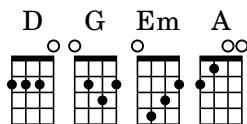

# Health To The Ladies

For Low G Ukulele

Key of D

Level 1

Traditional  
LowGUkulele.com

Musical notation for the first system, measures 1-4. Chords: D, G, D, Em, A.

Measures 1-4: D G D Em A

Musical notation for the second system, measures 5-8. Chords: D, G, D, Em, A, D (1st ending), D (2nd ending).

Measures 5-8: D G D Em A 1. D 2. D

Musical notation for the third system, measures 9-12. Chords: D, G, D, D, G, D, A.

Measures 9-12: D G D D G D A

Musical notation for the fourth system, measures 13-16. Chords: D, G, D, Em, D (1st ending), D (2nd ending).