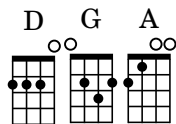

Fireman's Reel (Simplified)

For Low G Ukulele

Key of D

Traditional
LowGUkulele.com

Level 1

Musical notation for measures 1-4. Chords: D, D, G, D, A, G.

Musical notation for measures 5-8. Chords: D, D, G, D, A, D.

Musical notation for measures 9-12. Chords: D, D, G, D, A, G.

Musical notation for measures 13-16. Chords: D, D, G, D, A, D (first ending), A, D (second ending).