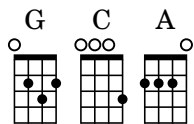

The Boys of Bluehill (Simplified)

For Low G Ukulele

Key of G

Level 1

Traditional
LowGUkulele.com

Musical notation for the first system, measures 1-4. Chords: G, C, D, G, D, G, C.

Measures 1-4: G C D G D G C

Musical notation for the second system, measures 5-8. Chords: G, C, D, G, D, G, G. Includes first and second endings.

Measures 5-8: G C D G D G G (1. 2.)

Musical notation for the third system, measures 9-14. Chords: G, C, G, D, G, C, G.

Measures 9-14: G C G D G C G

Musical notation for the fourth system, measures 15-18. Chords: C, D, G, D, G, G. Includes first and second endings.

Measures 15-18: C D G D G G (1. 2.)