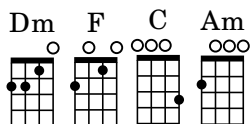

# Star of the County Down

For Low G Ukulele

Key of F (Dm)

Traditional  
LowGUkulele.com

Level 1

Musical notation for the first system, measures 1-4. Chords: Dm, F, C, Dm, Am.

Measures 1-4: Dm F C Dm Am

Musical notation for the second system, measures 5-8. Chords: Dm, F, C, Dm. Includes first and second endings.

Measures 5-8: Dm F C Dm 1. Dm 2. Dm

Musical notation for the third system, measures 9-13. Chords: F, C, Dm, Am.

Measures 9-13: F C Dm Am

Musical notation for the fourth system, measures 14-17. Chords: Dm, F, C, Dm. Includes first and second endings.