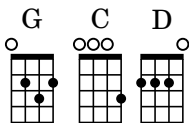

Scotland the Brave

For Low G Ukulele

Key of G

Traditional
LowGUkulele.com

Level 1

Musical notation for measures 1-4. Treble clef, key signature of one sharp (F#), 2/4 time signature. Chords: G, G, G, G.

Musical notation for measures 5-8. Treble clef, key signature of one sharp (F#), 2/4 time signature. Chords: C, G, D, D.

Musical notation for measures 9-12. Treble clef, key signature of one sharp (F#), 2/4 time signature. Chords: G, G, G, G.

Musical notation for measures 13-16. Treble clef, key signature of one sharp (F#), 2/4 time signature. Chords: C, G, D, G.