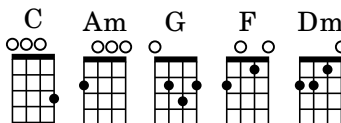

# Row, Row, Row Your Boat

For Low G and High G Ukulele

Key of C/F

Level 1

Traditional  
LowGUkulele.com

C Am C C Am G

Row, row, row your boat gently down the stream.

5/8

0 0 | 0 2 0 | 0 2 0 1 | 3

• | • | | | • | | | • |

5 C G C Am G C

Merr-i-ly, merr-i-ly, merr-i-ly, merr-i-ly. Life is but a dream.

3-3-3 3-3-3 0-0-0 0-0-0 3-1-0 2 0

||

||

• | • | | | • | | | • |

9 F Dm F F Dm C

Row, row, row your boat gently down the stream.

1-1 1-3 0 0-3 0-1 3

• | • | | | • | | | • |

13 F C F Dm C F

Merr-i-ly, merr-i-ly, merr-i-ly, merr-i-ly. Life is but a dream.

8-8-8 3-3-3 0-0-0 1-1-1 3-1-0 3 1