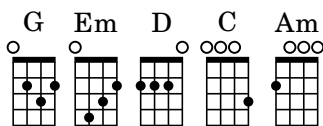

Row, Row, Row Your Boat

For Low G Ukulele

Key of G/C

Level 1

Traditional
LowGUkulele.com

G Em G G Em D

Row, row, row your boat gently down the stream.

Ukulele tablature for the first system: 0, 0, 0, 2, 4, 4, 2, 4, 0, 2.

5 G D G Em D G

Merr-i - ly, merr-i - ly, merr-i - ly, merr-i - ly. Life is but a dream.

Ukulele tablature for the second system: 3-3-3, 2-2-2, 4-4-4, 0-0-0, 2-0-4, 2-0.

9 C Am C C Am G

Row, row, row your boat gently down the stream.

Ukulele tablature for the third system: 0-0, 0-2-0, 0-2-0-1, 3.

13 C G C Am G C

Merr-i - ly, merr-i - ly, merr-i - ly, merr-i - ly. Life is but a dream.

Ukulele tablature for the fourth system: 3-3-3, 3-3-3, 0-0-0, 0-0-0, 3-1-0, 2-0.