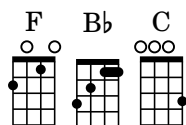

Old MacDonald Had a Farm

For Low G and High G Ukulele

Key of F

Level 1

Traditional
LowGUkulele.com

F Bb F F C F

Old Mac - Don - ald had a farm. E - I - E - I - O. And

5 F Bb F F C F

on his farm he had a cow. E - I - E - I - O. With a

9 F F F F

"Moo! Moo!" here and a "Moo! Moo!" there. Here a "Moo!" There a "Moo!" Ev-ry-where a "Moo! Moo!"

13 F Bb F F C F

Old Mac - Don - ald had a farm. E - I - E - I - O.