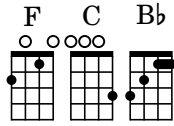

Down By The Bay

For Low G and High G Ukulele
Key of F

Level 1

Traditional
LowGUkulele.com

F C

Down by the bay. Where the wa-ter-mel-ons grow.

Ukulele tablature: 0-2-0-1 | 0-0-2-2-0-0 | 0

4 C F

Back to my home. I dare not go.

Ukulele tablature: 0-2-0-0 | 0-2-0-1

8 Bb F

For if I do. My moth-er will say:

Ukulele tablature: 1-0-3-2 | 1-0-0-2 | 0

12 F F C F

"Did you ev-er see a bear combing his hair, down by the bay?"

Ukulele tablature: 1-3-0-4-0-4 | 0-0-4-0 | 0-0-3-1