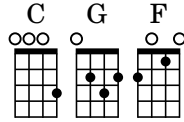

Down By The Bay

For Low G Ukulele

Key of C

Level 1

Traditional
LowGUkulele.com

C G

Down by the bay. Where the water-mel-ons grow.

0 2 0 | 0 | 0 0 2 2 0 0 | 4

4 G C

Back to my home. I dare not go.

0 2 0 | 4 | 0 2 4 | 0

8 F C

For if I do. My moth-er will say:

0 4 3 | 2 | 0 4 4 2 | 0

12 C C G C

"Did you ev-er see a bear combing his hair, down by the bay?"