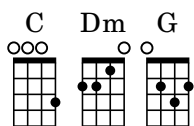

# Do You Know The Muffin Man?

For Low G Ukulele

Key of C

Level 1

Traditional  
LowGUkulele.com

Musical notation for the first system, measures 1-4. Chords: C, C, Dm, G.

Do you know the muf - fin man, the muf - fin man, the muf - fin man?

TAB notation for measures 1-4: 0-0-0-2 | 0-0-0-4 | 2-2-2-0 | 4-0-0-0

Musical notation for the second system, measures 5-8. Chords: C, C, Dm, G, C.

Do you know the muf - fin man who lives on Dru ry Lane?

TAB notation for measures 5-8: 0-0-0-2 | 0-0-0-0 | 2-2-0-0 | 0-0-0-0

Musical notation for the third system, measures 9-12. Chords: C, C, Dm, G.

Yes, I know the muf - fin man, the muf - fin man the muf - fin man.

TAB notation for measures 9-12: 0-0-0-0-2 | 0-0-0-0-4 | 2-2-2-2-0 | 4-0-0-0-0-0

Musical notation for the fourth system, measures 13-16. Chords: C, C, Dm, G, C.

Yes I know the muf - fin man who lives on Dru - ry Lane.