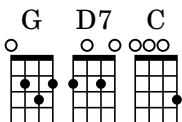

Camptown Races

For Low G Ukulele

Key of G

Traditional
LowGUkulele.com

Level 1

Chords: G G D7 D7

5/4 Camp - town rac - es sing this song. Doo - dah! Doo - dah!

Ukulele tablature: 2-2-4-2 | 0-2-4 | 4-2 | 4-2

5 Chords: G G D7 G

5 Camp - town rac - es five miles long. Oh, doo - dah day!

Ukulele tablature: 2-2-4-2 | 0-2-4 | 2-4-2 | 0

9 Chords: G G C G

9 Gon - na' run all night! Gon - na' run all day!

Ukulele tablature: 0-0-4-2 | 3 | 0-0-3-0 | 2

13 Chords: G G D7 G

13 Bet my mon-ey on a bob-tailed nag. Some - bod - y bet on the bay.

Ukulele tablature: 2-2-4-4-2-2 | 0-2-4 | 2-4-0-4-2-2 | 0