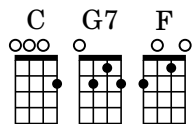

Camptown Races

For Low G and High G Ukulele

Key of C

Traditional
LowGUkulele.com

Level 1

C C G7 G7

Camp - town rac - es sing this song. Doo - dah! Doo - dah!

TAB: 3 3 0 3 | 0 3 0 | 0 2 | 0 2

Vertical bar lines are present below the TAB line.

5 C C G7 C

Camp - town rac - es five miles long. Oh, doo - dah day!

TAB: 3 3 0 3 | 0 3 0 | 2 0 2 | 0

Vertical bar lines are present below the TAB line.

9 C C F C

Gon - na' run all night! Gon - na' run all day!

TAB: 0 0 0 3 | 3 | 0 0 3 0 | 3

Vertical bar lines are present below the TAB line.

13 C C G7 C

Bet my mon-ey on a bob-tailed nag. Some - bod - y bet on the bay.