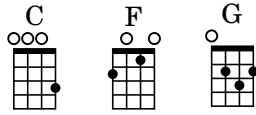

Whiskey Before Breakfast

For Low G Ukulele

Key of C

Traditional
LowGUkulele.com

Level 1

A C C F C G

System 1: Measures 1-4. Treble clef, 4/4 time. Chords: C, C, F, C, G. Bass line: 0-2, 0-1-3-3, 3-0-3-1-0, 0, 1-0-1-0-3-0, 2-4-2-0, 4-0.

5 C C F C G C

System 2: Measures 5-8. Treble clef, 4/4 time. Chords: C, C, F, C, G, C. Bass line: 0-2, 0-1-3-3, 3-0-3-1-0, 0, 1-0-1-0-3-0, 2-0-4-2-0, 4-0.

9 **B** C C G G

System 3: Measures 9-12. Treble clef, 4/4 time. Chords: C, C, G, G. Bass line: 3-0-3-3, 3-0-3-5-7-3, 5-5-5-5-5-7, 8-7-5-3-2-3.

13 C G F C F C G C

System 4: Measures 13-16. Treble clef, 4/4 time. Chords: C, G, F, C, F, C, G, C. Bass line: 3-7-3-2-5-2, 0-2-3-0, 3-0, 1-0-1-0-3-0, 2-0-4-2-0, 4-0.