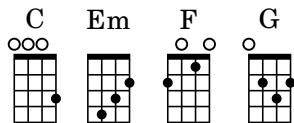

# Twinkle, Twinkle Little Star

For Low G + High G Ukulele

Key of C

Traditional  
LowGUkulele.com

Level 1

Musical score for "Twinkle, Twinkle Little Star" in 4/4 time, Key of C. The score consists of four systems, each with a vocal line, a guitar line, and lyrics.

**System 1:** Chords: C, Em, F, C, F, C. Lyrics: Twin - kle, twin - kle lit - tle star. How I won - der

**System 2:** Chords: G, C, C, F, C, G. Lyrics: what you are. Up a - bove the world so high.

**System 3:** Chords: C, F, C, G, C, Em. Lyrics: Like a dia - mond in the sky. Twin - kle, twin - kle

**System 4:** Chords: F, C, F, C, G, C. Lyrics: lit - tle star. How I won - der what you are.