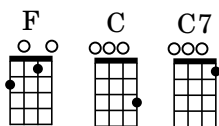

The Itsy Bitsy Spider

For Low G and High G Ukulele

Key of F

Traditional
LowGUkulele.com

Level 1

F F C F

The Itsy bitsy spider crawled up the water spout.

0 1 1 1 3 0 0 1 3 1 3 0 1

Downbeat | Downbeat | Downbeat | Downbeat

5 F F C7 F

Down came the rain and washed the spider out.

0 0 1 3 3 1 0 1 3 0

Downbeat | Downbeat | Downbeat | Downbeat

9 F F C F

Out came the sun and dried up all the rain. And the

1 1 3 0 0 3 1 3 0 1 0 0

Downbeat | Downbeat | Downbeat | Downbeat

13 F F C F

itsy bitsy spider crawled up the spout again

1 1 1 3 0 0 1 3 1 3 0 1

Downbeat | Downbeat | Downbeat | Downbeat