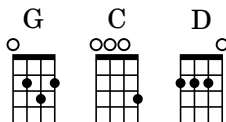

The Bear Went Over the Mountain

For Low G Ukulele

Key of G

Traditional
LowGUkulele.com

Level 1

G C G D G

Oh, the bear went o-ver the moun-tain. The bear went o-ver the moun-tain. The

Ukulele tablature for measures 1-4: 0 2 4 4 | 4 2 4 | 0 4 4 | 2 2 2 0 2 | 4 0 2

5 G C D C G

bear went o-ver the mo-un-tain to see what he could see. To

Ukulele tablature for measures 5-8: 4 4 4 2 4 | 0 2 0 0 | 2 2 0 2 | 0 0 4

9 G C G G C G

see what he could see, to see what he could see. Oh the
all that he could see, but all that he could see was the

Ukulele tablature for measures 9-12: 2 2 0 0 | 2 2 4 | 2 2 0 0 | 2 0 2

13 G C D C G G

bear went o-ver the mo-un-tain to see what he could see. But
o-therside of the mo-un-tain. That's all that he could see.

Ukulele tablature for measures 13-16: 4 4 4 2 4 | 0 2 0 0 | 2 2 0 2 | 0 4

1. 2.