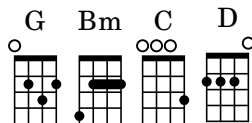

The Alphabet Song

For Low G Ukulele

Key of G

Level 1

Traditional
LowGUkulele.com

1 G Bm C G C G

1 0 0 2 2 | 0 0 2 | 0 0 4 4

A B C D E F G H I J K

4 D G G C G D

2 2 2 2 0 | 2 2 0 | 4 4 2

L M N O P Q R S T U V

7 G C G D G Bm

2 2 0 | 4 4 2 | 0 0 2 2

W X Y and Z. Now I know my

10 C G C G D G

0 0 2 | 0 0 4 4 | 2 2 0