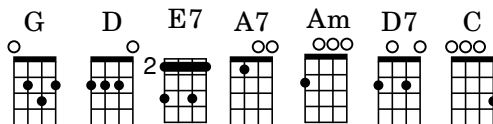

# Take Me Out To The Ball Game

For Low G Ukulele

Key of G

Level 1

Traditional  
LowGUkulele.com

G G D D G G

Take me out to the ball game. Take me out to the

Ukulele tablature for the first system: 3 0 2 4 2 2 0 3 0 2 4

7 D E7 E7 A7 A7 Am

crowd. Buy me some pea - nuts and crack - er jack. I don't

Ukulele tablature for the second system: 2 0 3 0 4 0 2 0 0 2 0 0

13 Am D D7 G G D

care if I nev - er get back. Well it's root root root for the home

Ukulele tablature for the third system: 0 2 3 0 2 0 2 4 2 0 3 0 2 4 2