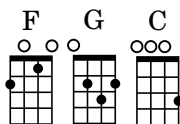

Oh Mr. Sun

For Low G and High G Ukulele

Key of F

Level 1

Traditional
LowGUkulele.com

Musical notation for the first system (measures 1-4). Chords: F, G, C. Lyrics: Oh Mis-ter Sun, Sun. Mis-ter Gold-en Sun, please shine down on

Musical notation for the second system (measures 5-8). Chords: F, F, G, C. Lyrics: me. Oh Mis-ter Sun, Sun. Mis-ter Gold-en Sun, hid-ing behind a

Musical notation for the third system (measures 9-12). Chords: C, F, C, F. Lyrics: tree. These lit-tle child-ren are ask-ing you, "Please come out so we can

Musical notation for the fourth system (measures 13-16). Chords: C, F, G, C, F. Lyrics: play with you!" Oh Mis-ter Sun, Sun. Mis-ter Gold-en Sun, please shine down on me!