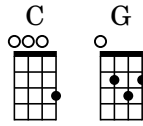

Ode To Joy

For Low G Ukulele
Key of C

Ludwig von Beethoven
LowGUkulele.com

Level 1

Musical score for "Ode To Joy" on a low G ukulele, Level 1. The score is in 4/4 time and consists of five systems of music. Each system includes a treble clef staff, a guitar-style staff with T (top) and B (bottom) strings, and a bass clef staff. Chord diagrams for C and G are provided above the first two systems. The score includes measure numbers 4, 7, 10, and 13. The final measure of the piece includes a double bar line and a final chord diagram for C.

System 1: Measures 1-3. Chords: C, G, C.

System 2: Measures 4-6. Chords: C, C, G.

System 3: Measures 7-9. Chords: C, G, C, G.

System 4: Measures 10-12. Chords: G, G, C, G.

System 5: Measures 13-15. Chords: C, G, C, G, C.