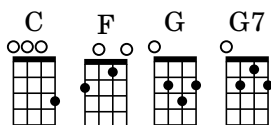

# Minuet in G (but it's in C)

For Low G Ukulele

Key of C

Christian Petzold  
LowGUkulele.com

Level 1

Musical notation for measures 1-4. Chords: C, C, F, C.

Measures 1-4: Treble clef, 3/4 time. Chords: C, C, F, C. Tablature: 3 0 2 0 1 | 3 0 0 | 0 1 3 0 2 | 3 0 0.

Musical notation for measures 5-8. Chords: F, C, G, G7.

Measures 5-8: Treble clef. Chords: F, C, G, G7. Tablature: 1 3 1 0 2 | 0 1 0 2 0 | 4 0 2 0 0 | 2 0 4 2 0.

Musical notation for measures 9-12. Chords: C, C, F, C.

Measures 9-12: Treble clef. Chords: C, C, F, C. Tablature: 3 0 2 0 1 | 3 0 0 | 0 1 3 0 2 | 3 0 0.

Musical notation for measures 13-16. Chords: F, C, G7, C.

Measures 13-16: Treble clef. Chords: F, C, G7, C. Tablature: 1 3 1 0 2 | 0 1 0 2 0 | 2 0 2 0 4 | 0.