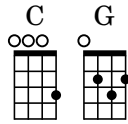

# London Bridge

For Low G and High G Ukulele

Key of C

Level 1

Traditional  
LowGUkulele.com

Musical notation for the first system, measures 1-4. Chords: C, C, G, C. Lyrics: Lon - don Bridge is fall - ing down, fall - ing down, fall - ing down.

Musical notation for the second system, measures 5-8. Chords: C, C, G, C. Lyrics: Lon - don Bridge is fall - ing down, my fair Lad - y.

Musical notation for the third system, measures 9-12. Chords: C, C, G, C. Lyrics: Build it up with ir - on bars, ir - on bars, ir - on bars.

Musical notation for the fourth system, measures 13-16. Chords: C, C, G, C. Lyrics: Built it up with ir - on bars, my fair Lad - y.