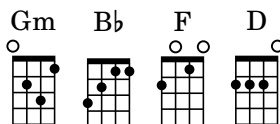

# Johnny I Hardly Knew Ya

For Low G and High G Ukulele

Key of Bb (Gm)

Level 1

Traditional  
LowGUkulele.com

Musical notation for measures 1-4. Chords: Gm, Gm, Bb, Bb. Includes treble clef, key signature (Bb), and ukulele tablature.

Musical notation for measures 5-8. Chords: Gm, Gm, Bb, Bb. Includes treble clef, key signature (Bb), and ukulele tablature.

Musical notation for measures 9-12. Chords: Bb, F, Gm, D. Includes treble clef, key signature (Bb), and ukulele tablature.

Musical notation for measures 13-16. Chords: Bb, F, Gm, D, Gm, Gm. Includes treble clef, key signature (Bb), and ukulele tablature.