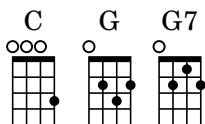

Clementine

For Low G Ukulele

Key of C

Traditional
LowGUkulele.com

Level 1

C C C G

In a ca - vern, in a can - yon, ex - ca - vat - ing for a mine, dwelt a

5 G7 C G C

min - er for - ty nin - er, and his daugh - ter Cle - men - tine. Oh, my

9 C C C G

dar - ling. Oh, my dar - ling. Oh, my dar - ling Cle - men - tine. You are

13 G7 C G C

lost and gone for - ev - er. Dread - ful sor - ry, Cle - men - tine.