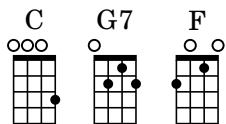

# Brahm's Lullaby

For Low G and High G Ukulele

Key of C

Johannes Brahms

LowGUkulele.com

Level 1

Musical notation for measures 1-5. Chords: C, C, C, G7.

Measures 1-5 of the piece. The top staff shows the melody in treble clef, 3/4 time. The bottom staff shows the ukulele accompaniment with fret numbers and bar lines. Chords are indicated above the staff: C, C, C, G7.

Musical notation for measures 6-9. Chords: G7, G7, G7, C.

Measures 6-9 of the piece. The top staff shows the melody in treble clef, 3/4 time. The bottom staff shows the ukulele accompaniment with fret numbers and bar lines. Chords are indicated above the staff: G7, G7, G7, C.

Musical notation for measures 10-13. Chords: F, C, G7, C.

Measures 10-13 of the piece. The top staff shows the melody in treble clef, 3/4 time. The bottom staff shows the ukulele accompaniment with fret numbers and bar lines. Chords are indicated above the staff: F, C, G7, C.

Musical notation for measures 14-17. Chords: F, C, G7, C.

Measures 14-17 of the piece. The top staff shows the melody in treble clef, 3/4 time. The bottom staff shows the ukulele accompaniment with fret numbers and bar lines. Chords are indicated above the staff: F, C, G7, C.