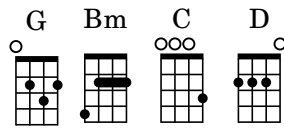

# Baa, Baa Black Sheep

For Low G Ukulele

Key of G

Level 1

Traditional  
LowGUkulele.com

G Bm C G C G

Baa, baa black sheep. Have you a - ny wool? Yes, sir. Yes, sir.

4 D G G C G D

Three bags full. One for my mas - ter and one for my dame.

7 G C G D G G Bm

One for the lit - tle boy who lives down the lane. Baa, baa black sheep,

10 C G C G D G

Have you a - ny wool? Yes, sir. Yes, sir. Three bags full.